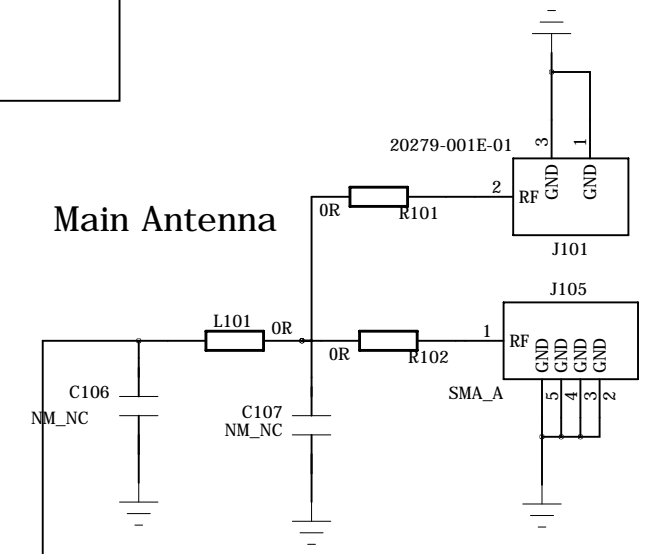

GPS Antenna

Main Antenna

SIM Technology

DRAWN BY <NAME HERE>	PROJECT <TITLE>	TITLE SIM7000C-TE
CHECKED BY <NAME HERE>	SIZE A2	VER <Revision>
SHEET 1 of 2		2017-4-6

SIM Technology

DRAWN BY <NAME HERE>	PROJECT <TITLE>	TITLE INTERFACE
CHECKED BY <NAME HERE>	SIZE A2	VER <Revision>
SHEET 2 of 2		2017-4-6