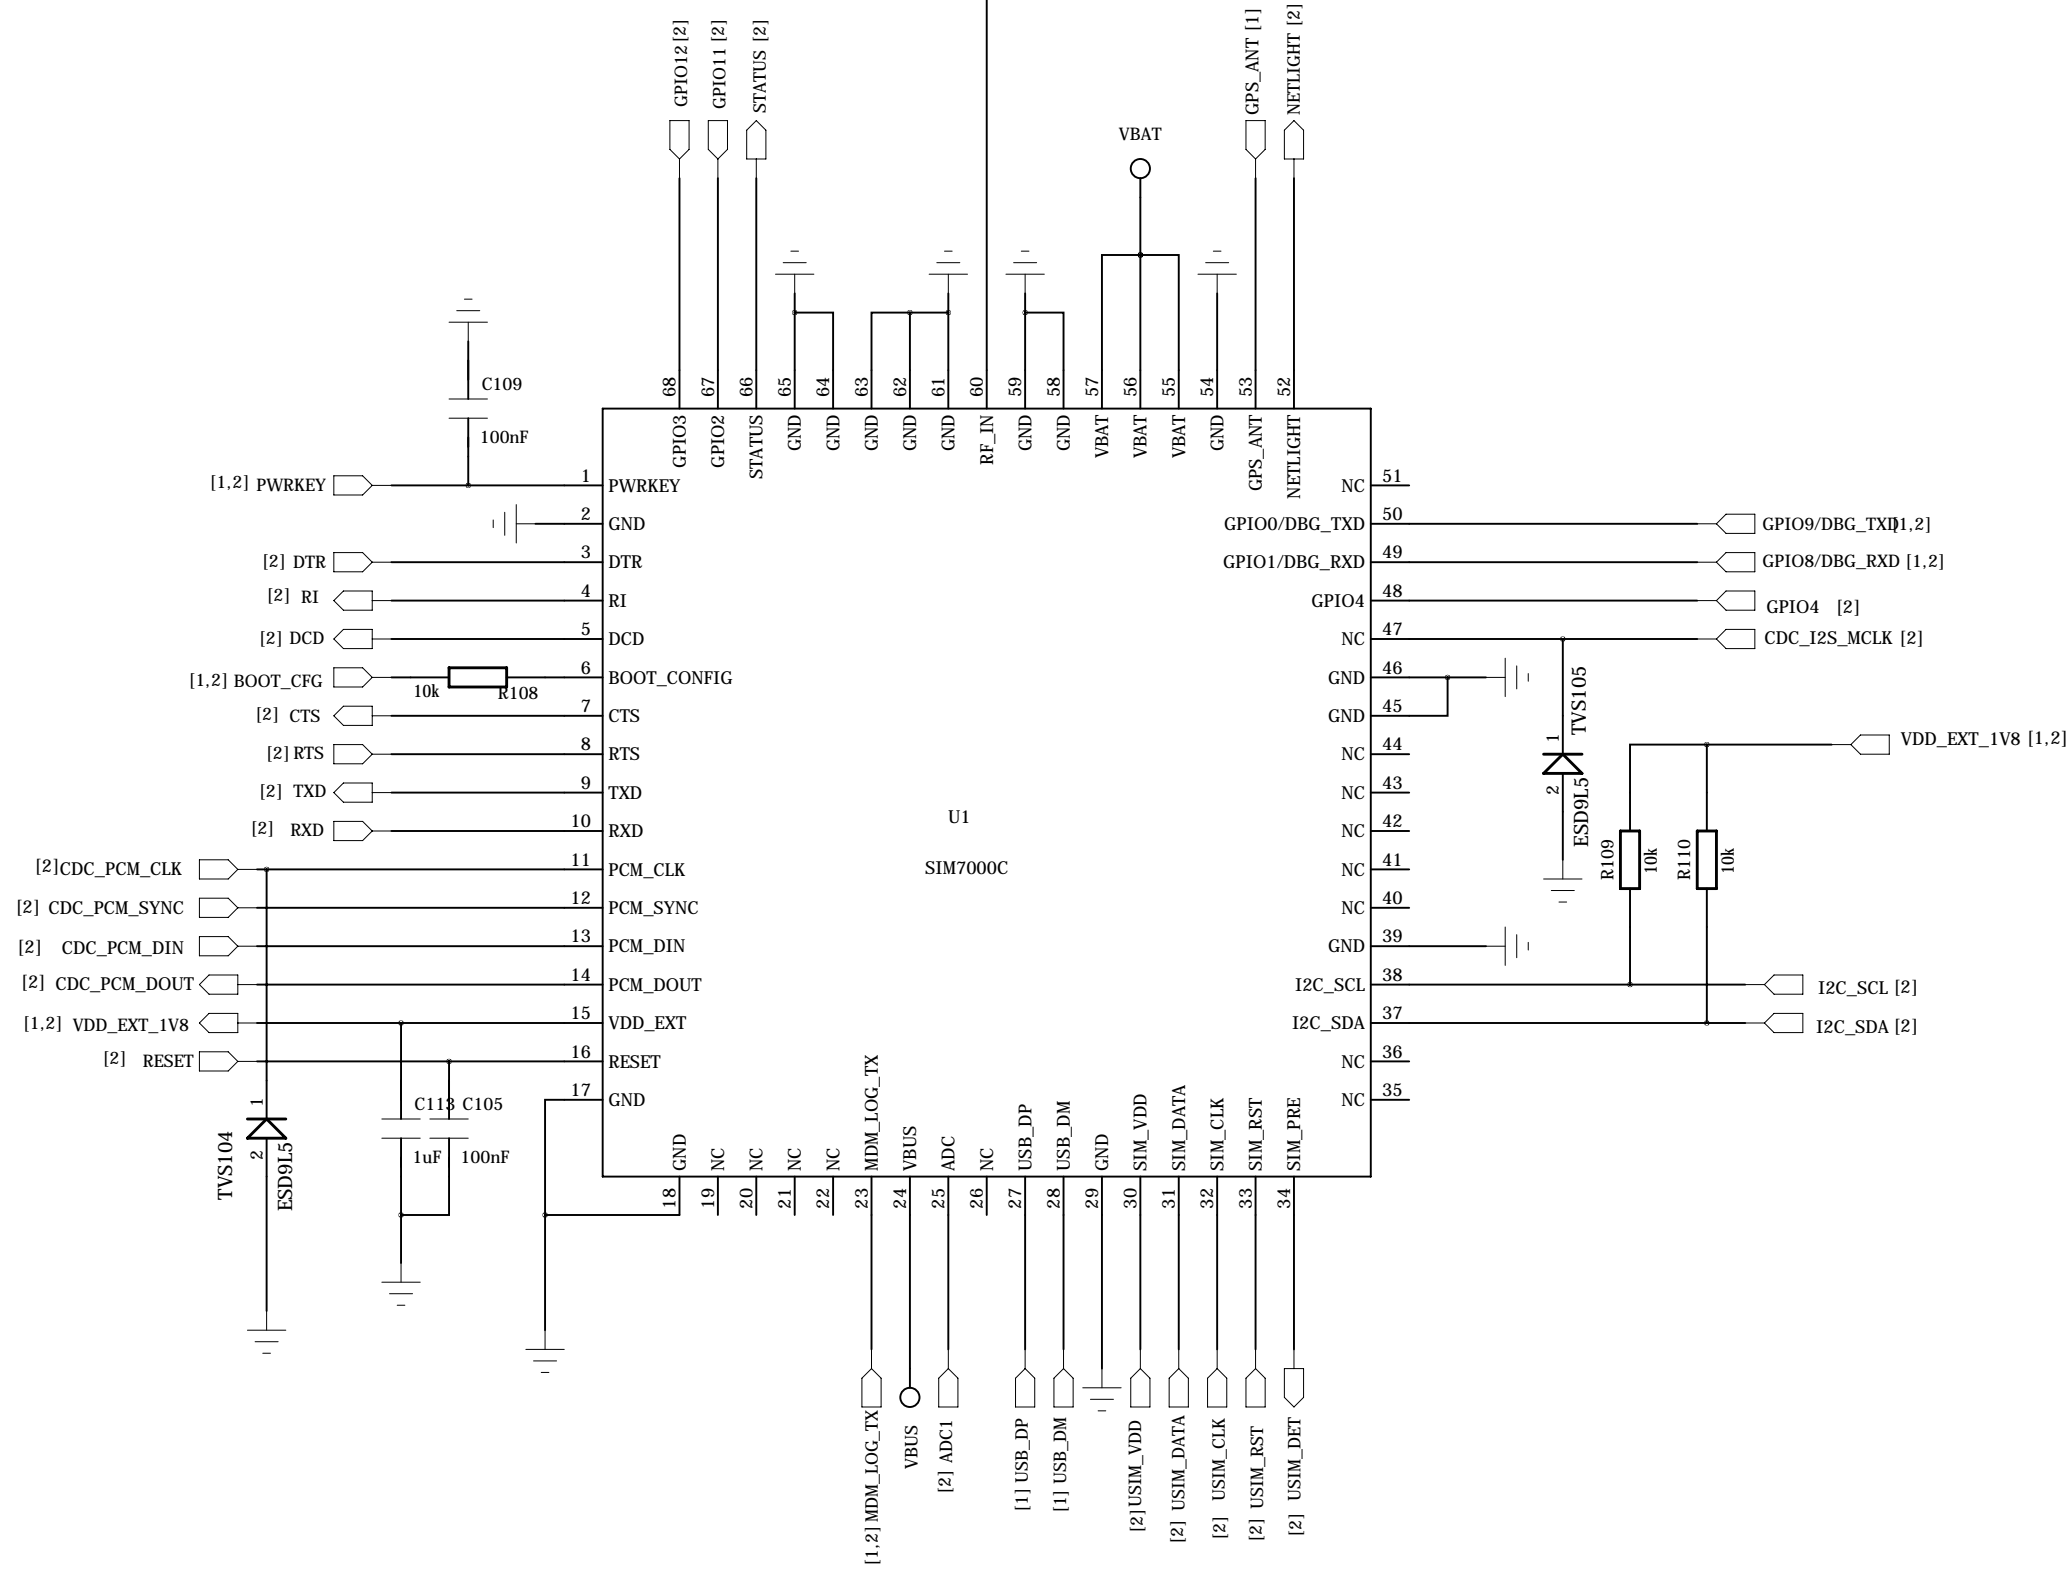

GPS Antenna

Main Antenna

SIM Technology

DRAWN BY <NAME HERE>	PROJECT <TITLE>	TITLE SIM7000C-TE
CHECKED BY <NAME HERE>	SIZE A2	VER <Revision>
SHEET 1 of 2		2017-4-6

SIM Technology

DRAWN BY <NAME HERE>	PROJECT <TITLE>	TITLE INTERFACE
CHECKED BY <NAME HERE>	SIZE A2	VER <Revision>
SHEET 2 of 2		2017-4-6