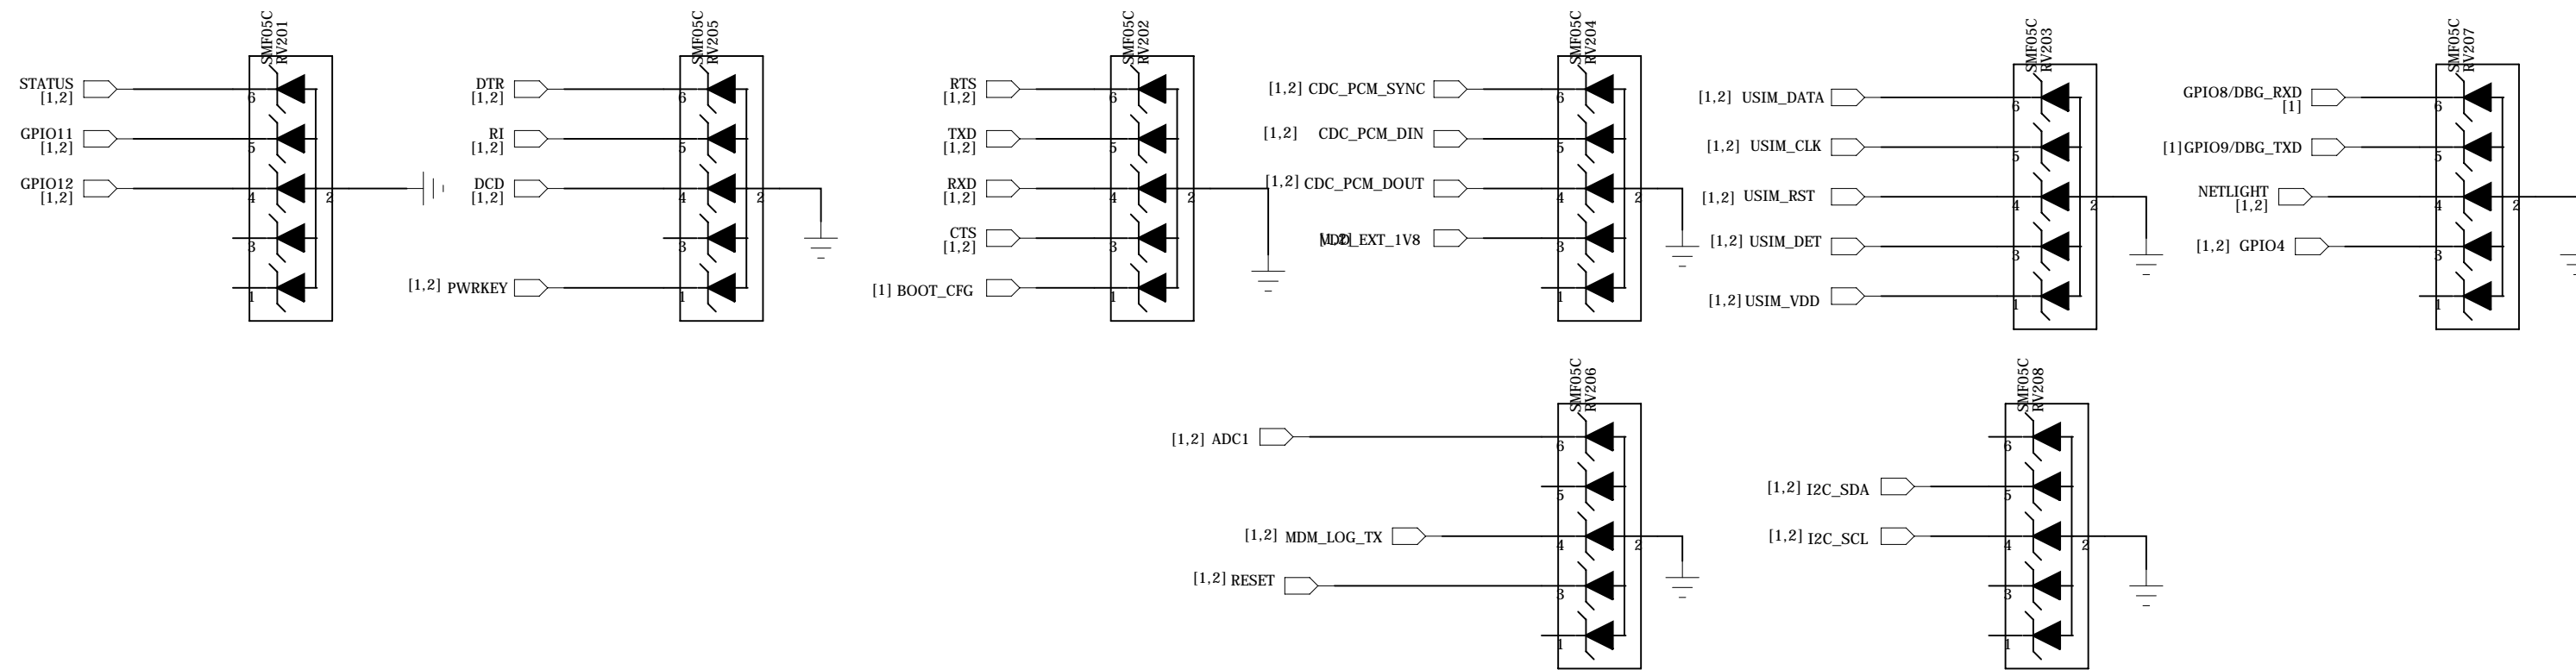

GPS Antenna

Main Antenna

SIM Technology

DRAWN BY <NAME HERE>	PROJECT <TITLE>	TITLE SIM7000C-TE
CHECKED BY <NAME HERE>	SIZE A2	VER <Revision>
SHEET 1 of 2		2017-4-6

SIM Technology

DRAWN BY <NAME HERE>	PROJECT <TITLE>	TITLE INTERFACE
CHECKED BY <NAME HERE>	SIZE A2	VER <Revision>
SHEET 2 of 2		2017-4-6