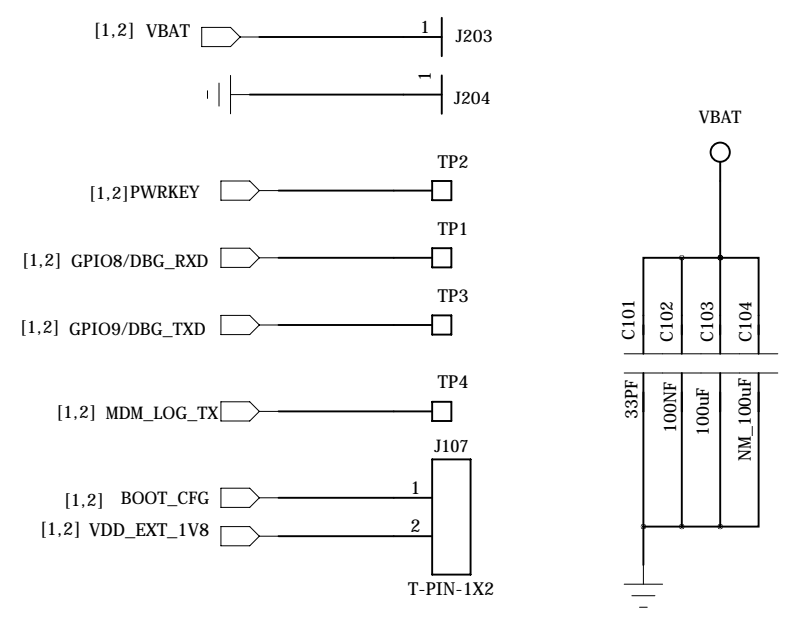

GPS Antenna

Main Antenna

SIM Technology

DRAWN BY <NAME HERE>	PROJECT <TITLE>	TITLE SIM7000C-TE
CHECKED BY <NAME HERE>	SIZE A2	VER <Revision>
SHEET 1 of 2		2017-4-6

SIM Technology

DRAWN BY <NAME HERE>	PROJECT <TITLE>	TITLE INTERFACE
CHECKED BY <NAME HERE>	SIZE A2	VER <Revision>
SHEET 2 of 2		2017-4-6