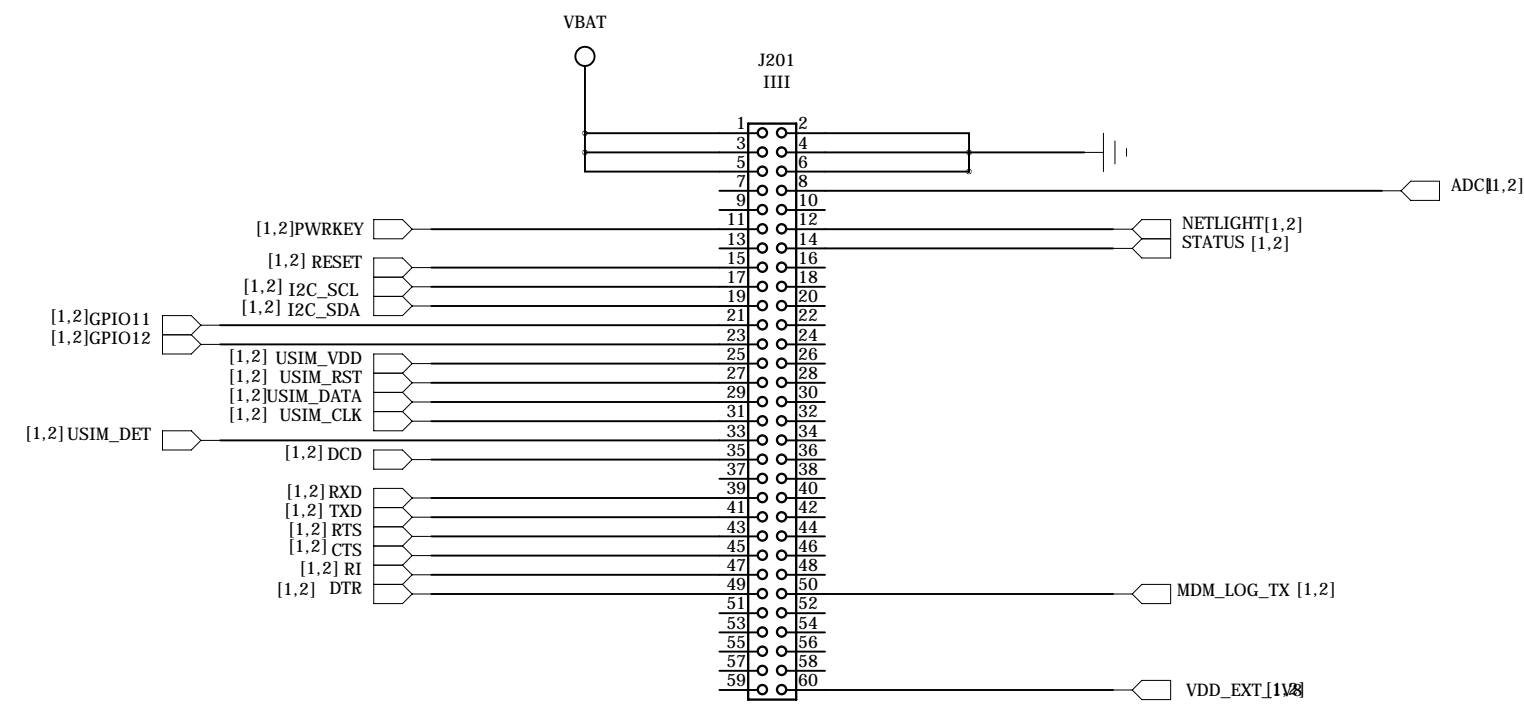

GPS Antenna

Main Antenna

SIM Technology

DRAWN BY <NAME HERE>	PROJECT <TITLE>	TITLE SIM7000C-TE
CHECKED BY <NAME HERE>	SIZE A2	VER <Revision>
SHEET 1 of 2		2017-4-6

SIM Technology

DRAWN BY <NAME HERE>	PROJECT <TITLE>	TITLE INTERFACE
CHECKED BY <NAME HERE>	SIZE A2	VER <Revision>
SHEET 2 of 2		2017-4-6