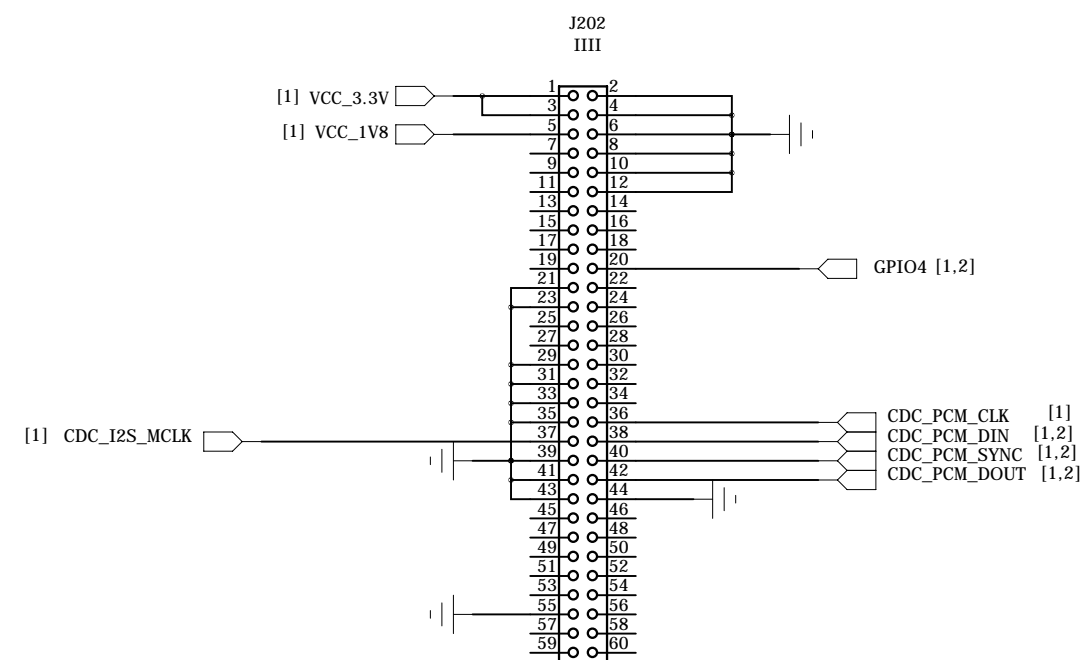

GPS Antenna

Main Antenna

SIM Technology

DRAWN BY <NAME HERE>	PROJECT <TITLE>	TITLE SIM7000C-TE
CHECKED BY <NAME HERE>	SIZE A2	VER <Revision>
SHEET 1 of 2		2017-4-6

SIM Technology

DRAWN BY <NAME HERE>	PROJECT <TITLE>	TITLE INTERFACE
CHECKED BY <NAME HERE>	SIZE A2	VER <Revision>
SHEET 2 of 2		2017-4-6