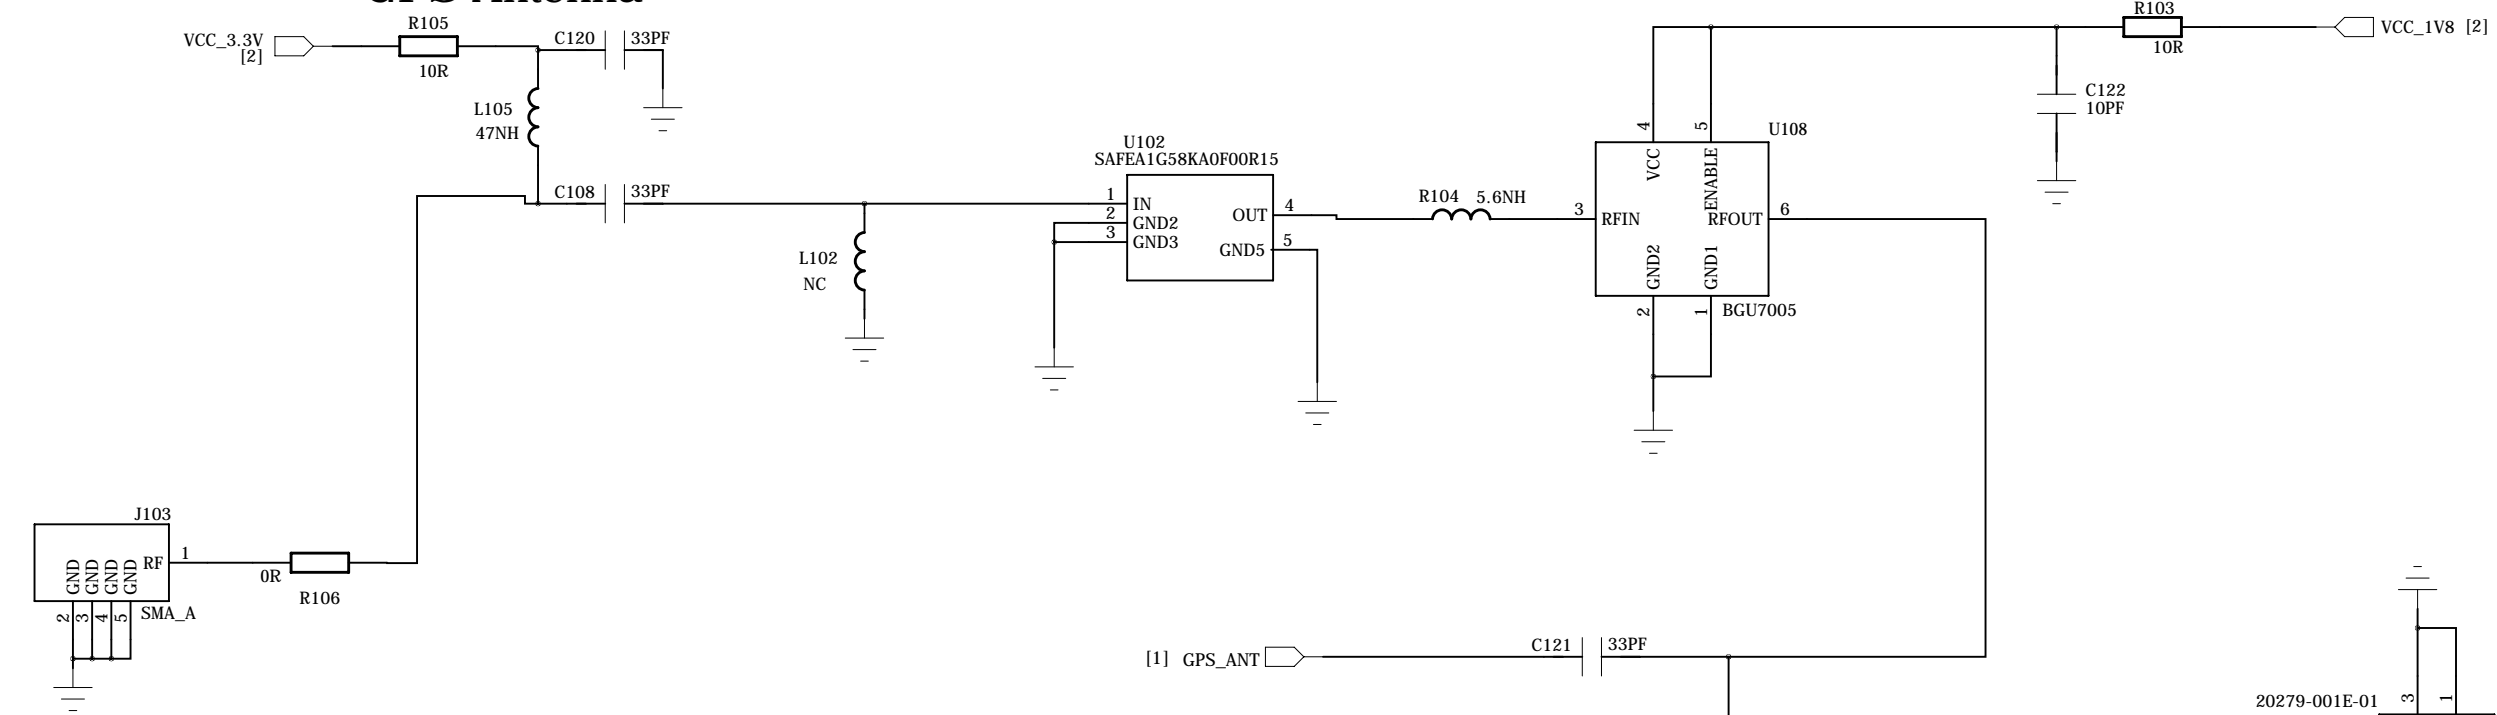

GPS Antenna

Main Antenna

SIM Technology

DRAWN BY <NAME HERE>	PROJECT <TITLE>	TITLE SIM7000C-TE
CHECKED BY <NAME HERE>	SIZE A2	VER <Revision>
SHEET 1 of 2		2017-4-6

SIM Technology

DRAWN BY <NAME HERE>	PROJECT <TITLE>	TITLE INTERFACE
CHECKED BY <NAME HERE>	SIZE A2	VER <Revision>
SHEET 2 of 2		2017-4-6